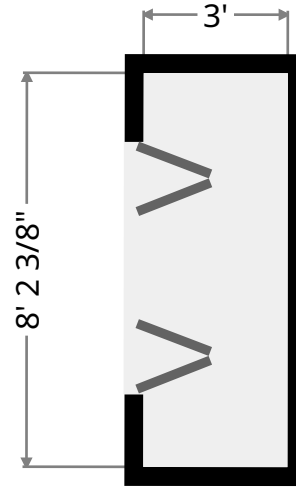

Living Room

Width: 11' 4"
Length: 18' 1 7/8"
Area: 205.75 sq ft
Perimeter: 58' 11 3/4"

Kitchen

Width: 9' 1 7/8"
Length: 17' 3"
Area: 157.89 sq ft
Perimeter: 52' 9 5/8"

THIS FLOORPLAN IS PROVIDED WITHOUT WARRANTY OF ANY KIND. SENSOPIA DISCLAIMS ANY WARRANTY INCLUDING, WITHOUT LIMITATION, SATISFACTORY QUALITY OR ACCURACY OF DIMENSIONS.

Hall

Width: 5' 11 7/8"
Length: 12' 9 7/8"
Area: 76.85 sq ft
Perimeter: 37' 7 5/8"

Bedroom 1

Width: 11' 5"
Length: 15' 3 7/8"
Area: 174.96 sq ft
Perimeter: 53' 5 3/4"

THIS FLOORPLAN IS PROVIDED WITHOUT WARRANTY OF ANY KIND. SENSOPIA DISCLAIMS ANY WARRANTY INCLUDING, WITHOUT LIMITATION, SATISFACTORY QUALITY OR ACCURACY OF DIMENSIONS.

Bedroom 2

Width: 9' 9"
Length: 12' 9"
Area: 124.30 sq ft
Perimeter: 45'

Bathroom

Width: 5'
Length: 9'
Area: 45.02 sq ft
Perimeter: 28' 1/8"

THIS FLOORPLAN IS PROVIDED WITHOUT WARRANTY OF ANY KIND. SENSOPIA DISCLAIMS ANY WARRANTY INCLUDING, WITHOUT LIMITATION, SATISFACTORY QUALITY OR ACCURACY OF DIMENSIONS.

Closet

Width: 3'
Length: 8' 2 3/8"
Area: 24.58 sq ft
Perimeter: 22' 4 5/8"

Balcony

Width: 4'
Length: 10' 9 7/8"
Area: 43.25 sq ft
Perimeter: 29' 7 5/8"

THIS FLOORPLAN IS PROVIDED WITHOUT WARRANTY OF ANY KIND. SENSOPIA DISCLAIMS ANY WARRANTY INCLUDING, WITHOUT LIMITATION, SATISFACTORY QUALITY OR ACCURACY OF DIMENSIONS.