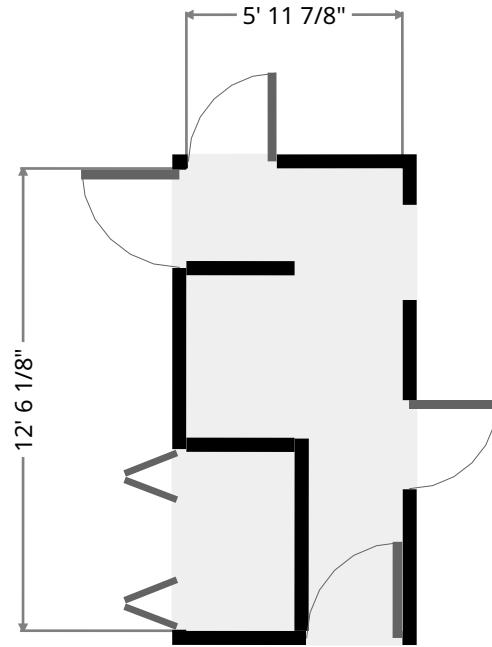

Living Room

Width: 11' 4"
Length: 18' 1 7/8"
Area: 205.75 sq ft
Perimeter: 58' 11 3/4"

Kitchen

Width: 9' 1 7/8"
Length: 17' 3"
Area: 157.89 sq ft
Perimeter: 52' 9 5/8"

THIS FLOORPLAN IS PROVIDED WITHOUT WARRANTY OF ANY KIND. SENSOPIA DISCLAIMS ANY WARRANTY INCLUDING, WITHOUT LIMITATION, SATISFACTORY QUALITY OR ACCURACY OF DIMENSIONS.

Hall

Width: 5' 11 7/8"
Length: 12' 9 7/8"
Area: 76.85 sq ft
Perimeter: 37' 7 5/8"

Bedroom 1

Width: 11' 5"
Length: 15' 3 7/8"
Area: 174.96 sq ft
Perimeter: 53' 5 3/4"

THIS FLOORPLAN IS PROVIDED WITHOUT WARRANTY OF ANY KIND. SENSOPIA DISCLAIMS ANY WARRANTY INCLUDING, WITHOUT LIMITATION, SATISFACTORY QUALITY OR ACCURACY OF DIMENSIONS.

Bedroom 2

Width: 9' 9"
Length: 12' 9"
Area: 124.30 sq ft
Perimeter: 45'

Bathroom

Width: 5'
Length: 9'
Area: 45.02 sq ft
Perimeter: 28' 1/8"

THIS FLOORPLAN IS PROVIDED WITHOUT WARRANTY OF ANY KIND. SENSOPIA DISCLAIMS ANY WARRANTY INCLUDING, WITHOUT LIMITATION, SATISFACTORY QUALITY OR ACCURACY OF DIMENSIONS.

Closet

Width: 3'
Length: 8' 2 3/8"
Area: 24.58 sq ft
Perimeter: 22' 4 5/8"

Balcony

Width: 4'
Length: 10' 9 7/8"
Area: 43.25 sq ft
Perimeter: 29' 7 5/8"

THIS FLOORPLAN IS PROVIDED WITHOUT WARRANTY OF ANY KIND. SENSOPIA DISCLAIMS ANY WARRANTY INCLUDING, WITHOUT LIMITATION, SATISFACTORY QUALITY OR ACCURACY OF DIMENSIONS.