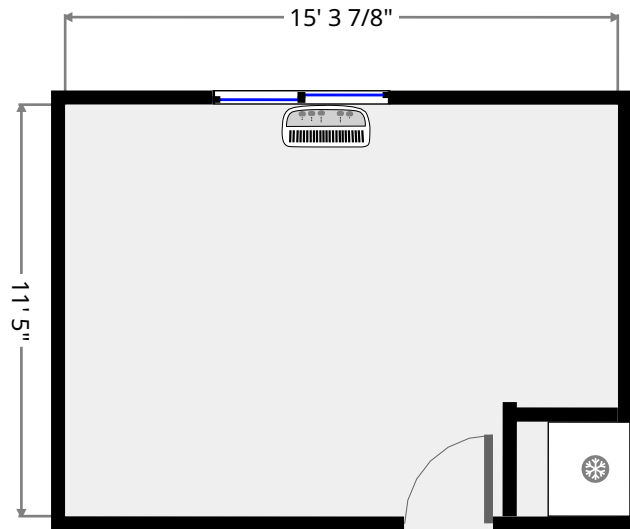

Living Room

Width: 11' 4"
Length: 18' 1 7/8"
Area: 205.75 sq ft
Perimeter: 58' 11 3/4"

Kitchen

Width: 9' 1 7/8"
Length: 17' 3"
Area: 157.89 sq ft
Perimeter: 52' 9 5/8"

THIS FLOORPLAN IS PROVIDED WITHOUT WARRANTY OF ANY KIND. SENSOPIA DISCLAIMS ANY WARRANTY INCLUDING, WITHOUT LIMITATION, SATISFACTORY QUALITY OR ACCURACY OF DIMENSIONS.

Hall

Width: 5' 11 7/8"
Length: 12' 9 7/8"
Area: 76.85 sq ft
Perimeter: 37' 7 5/8"

Bedroom 1

Width: 11' 5"
Length: 15' 3 7/8"
Area: 174.96 sq ft
Perimeter: 53' 5 3/4"

THIS FLOORPLAN IS PROVIDED WITHOUT WARRANTY OF ANY KIND. SENSOPIA DISCLAIMS ANY WARRANTY INCLUDING, WITHOUT LIMITATION, SATISFACTORY QUALITY OR ACCURACY OF DIMENSIONS.

Bedroom 2

Width: 9' 9"
Length: 12' 9"
Area: 124.30 sq ft
Perimeter: 45'

Bathroom

Width: 5'
Length: 9'
Area: 45.02 sq ft
Perimeter: 28' 1/8"

THIS FLOORPLAN IS PROVIDED WITHOUT WARRANTY OF ANY KIND. SENSOPIA DISCLAIMS ANY WARRANTY INCLUDING, WITHOUT LIMITATION, SATISFACTORY QUALITY OR ACCURACY OF DIMENSIONS.

Closet

Width: 3'
Length: 8' 2 3/8"
Area: 24.58 sq ft
Perimeter: 22' 4 5/8"

Balcony

Width: 4'
Length: 10' 9 7/8"
Area: 43.25 sq ft
Perimeter: 29' 7 5/8"

THIS FLOORPLAN IS PROVIDED WITHOUT WARRANTY OF ANY KIND. SENSOPIA DISCLAIMS ANY WARRANTY INCLUDING, WITHOUT LIMITATION, SATISFACTORY QUALITY OR ACCURACY OF DIMENSIONS.