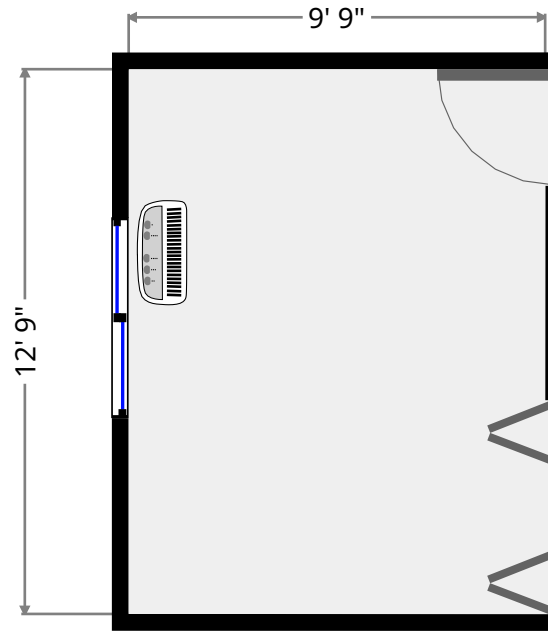

Living Room

Width: 11' 4"
Length: 18' 1 7/8"
Area: 205.75 sq ft
Perimeter: 58' 11 3/4"

Kitchen

Width: 9' 1 7/8"
Length: 17' 3"
Area: 157.89 sq ft
Perimeter: 52' 9 5/8"

THIS FLOORPLAN IS PROVIDED WITHOUT WARRANTY OF ANY KIND. SENSOPIA DISCLAIMS ANY WARRANTY INCLUDING, WITHOUT LIMITATION, SATISFACTORY QUALITY OR ACCURACY OF DIMENSIONS.

Hall

Width: 5' 11 7/8"
Length: 12' 9 7/8"
Area: 76.85 sq ft
Perimeter: 37' 7 5/8"

Bedroom 1

Width: 11' 5"
Length: 15' 3 7/8"
Area: 174.96 sq ft
Perimeter: 53' 5 3/4"

THIS FLOORPLAN IS PROVIDED WITHOUT WARRANTY OF ANY KIND. SENSOPIA DISCLAIMS ANY WARRANTY INCLUDING, WITHOUT LIMITATION, SATISFACTORY QUALITY OR ACCURACY OF DIMENSIONS.

Bedroom 2

Width: 9' 9"
Length: 12' 9"
Area: 124.30 sq ft
Perimeter: 45'

Bathroom

Width: 5'
Length: 9'
Area: 45.02 sq ft
Perimeter: 28' 1/8"

THIS FLOORPLAN IS PROVIDED WITHOUT WARRANTY OF ANY KIND. SENSOPIA DISCLAIMS ANY WARRANTY INCLUDING, WITHOUT LIMITATION, SATISFACTORY QUALITY OR ACCURACY OF DIMENSIONS.

Closet

Width: 3'
Length: 8' 2 3/8"
Area: 24.58 sq ft
Perimeter: 22' 4 5/8"

Balcony

Width: 4'
Length: 10' 9 7/8"
Area: 43.25 sq ft
Perimeter: 29' 7 5/8"

THIS FLOORPLAN IS PROVIDED WITHOUT WARRANTY OF ANY KIND. SENSOPIA DISCLAIMS ANY WARRANTY INCLUDING, WITHOUT LIMITATION, SATISFACTORY QUALITY OR ACCURACY OF DIMENSIONS.