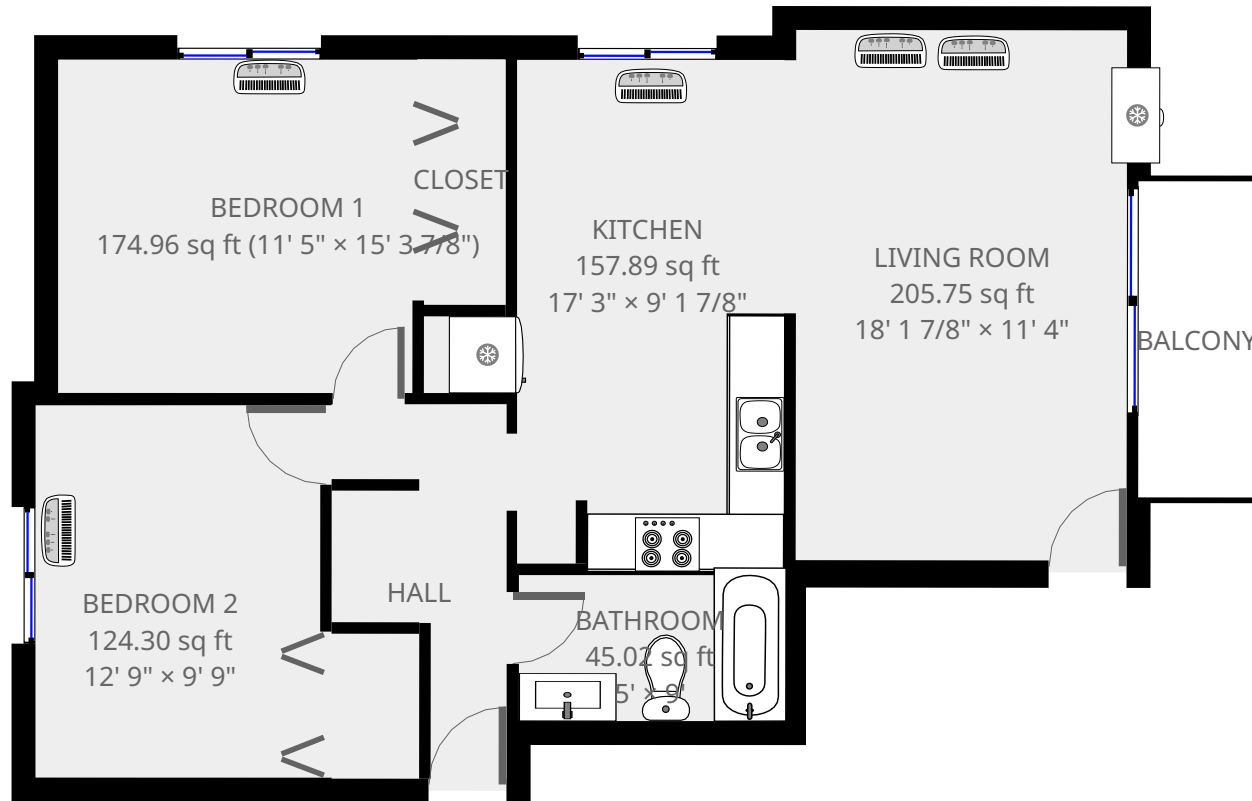

Ground Floor