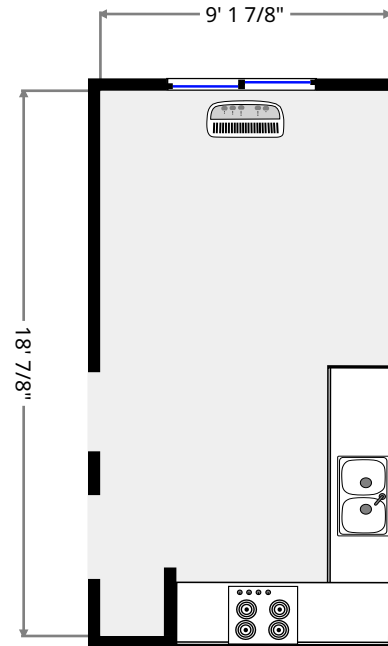

5630.2br.2-3.92 1sf

5630 W. 107th St., Chicago Ridge, Illinois, United States

CRS Management Inc
CRSManagement@hotmail.com
708.246.5665

Statistics

785 sq ft
1 Floor
2 Bedrooms
1 Bathroom

Ground Floor

THIS FLOORPLAN IS PROVIDED WITHOUT WARRANTY OF ANY KIND. SENSOPIA DISCLAIMS ANY WARRANTY INCLUDING, WITHOUT LIMITATION, SATISFACTORY QUALITY OR ACCURACY OF DIMENSIONS.

Living Room

Width: 11' 4"
Length: 18' 1 7/8"
Area: 205.75 sq ft
Perimeter: 58' 11 3/4"

Kitchen

Width: 9' 1 7/8"
Length: 17' 3"
Area: 157.89 sq ft
Perimeter: 52' 9 5/8"

THIS FLOORPLAN IS PROVIDED WITHOUT WARRANTY OF ANY KIND. SENSOPIA DISCLAIMS ANY WARRANTY INCLUDING, WITHOUT LIMITATION, SATISFACTORY QUALITY OR ACCURACY OF DIMENSIONS.

Hall

Width: 5' 11 7/8"
Length: 12' 9 7/8"
Area: 76.85 sq ft
Perimeter: 37' 7 5/8"

Bedroom 1

Width: 11' 5"
Length: 15' 3 7/8"
Area: 174.96 sq ft
Perimeter: 53' 5 3/4"

THIS FLOORPLAN IS PROVIDED WITHOUT WARRANTY OF ANY KIND. SENSOPIA DISCLAIMS ANY WARRANTY INCLUDING, WITHOUT LIMITATION, SATISFACTORY QUALITY OR ACCURACY OF DIMENSIONS.

Bedroom 2

Width: 9' 9"
Length: 12' 9"
Area: 124.30 sq ft
Perimeter: 45'

Bathroom

Width: 5'
Length: 9'
Area: 45.02 sq ft
Perimeter: 28' 1/8"

THIS FLOORPLAN IS PROVIDED WITHOUT WARRANTY OF ANY KIND. SENSOPIA DISCLAIMS ANY WARRANTY INCLUDING, WITHOUT LIMITATION, SATISFACTORY QUALITY OR ACCURACY OF DIMENSIONS.