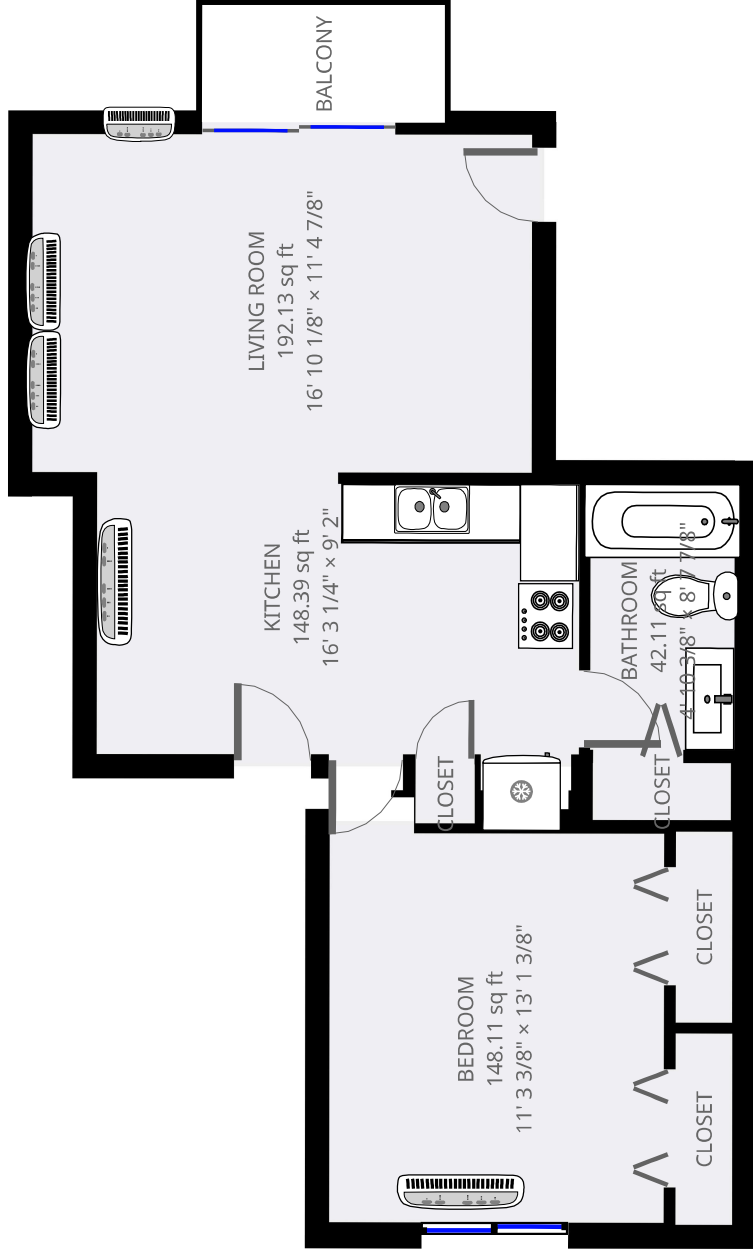

THIS FLOORPLAN IS PROVIDED WITHOUT WARRANTY OF ANY KIND. SENSOPIA DISCLAIMS ANY WARRANTY INCLUDING, WITHOUT LIMITATION, SATISFACTORY QUALITY OR ACCURACY OF DIMENSIONS.